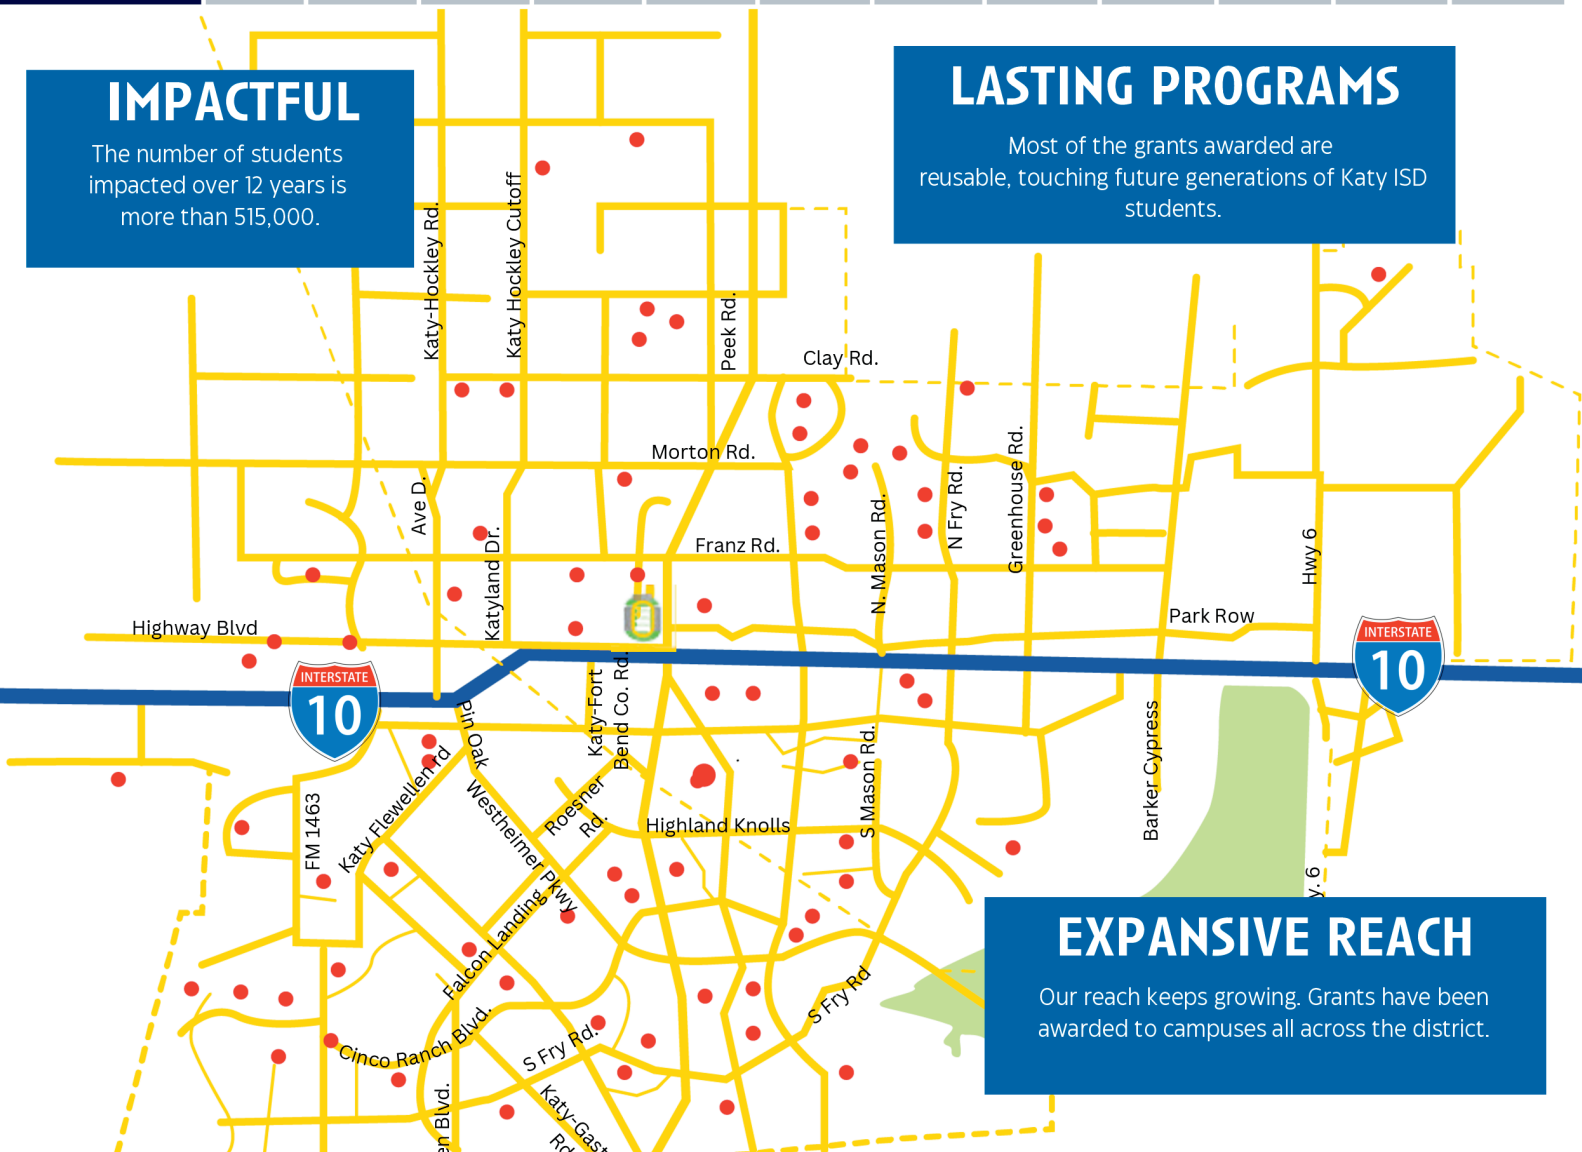

IMPACTFUL

The number of students impacted over 12 years is more than 515,000.

LASTING PROGRAMS

Most of the grants awarded are reusable, touching future generations of Katy ISD students.

EXPANSIVE REACH

Our reach keeps growing. Grants have been awarded to campuses all across the district.